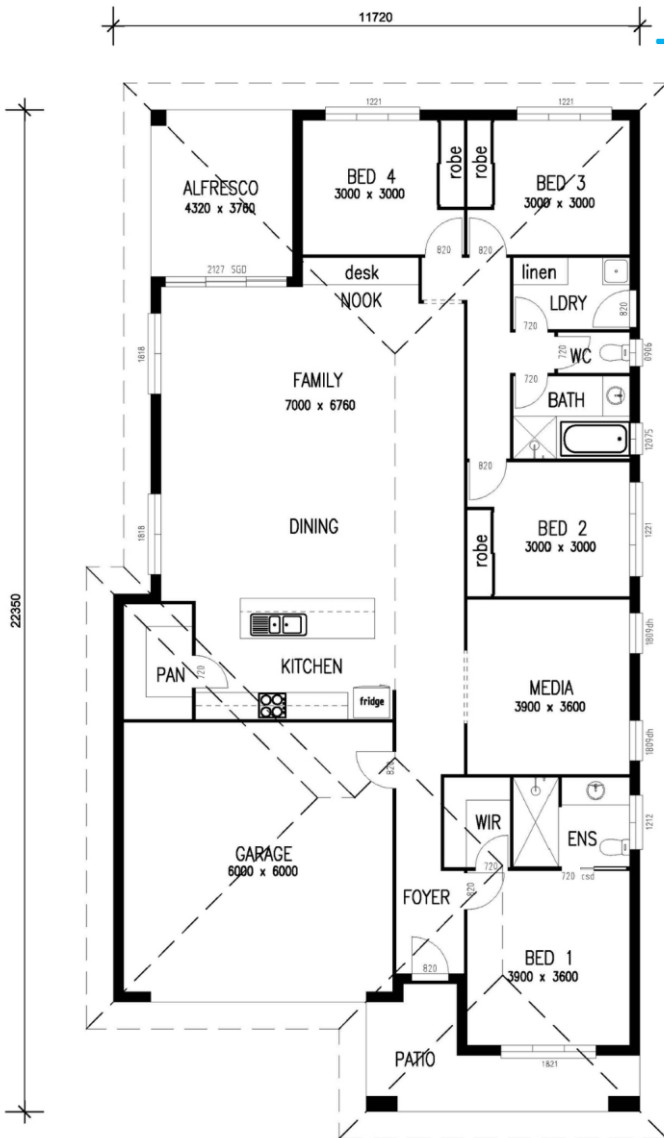

Traditional Theme Facade

The Ravenna 240

4

2

2

Living Areas

Living 7000 x 6760

Media 3900 x 3600

Bedrooms

Master 3900 x 3600

Bed 2 3000 x 3000

Bed 3 3000 x 3000

Bed 4 3000 x 3000

Outdoor

Alfresco 4320 x 3760