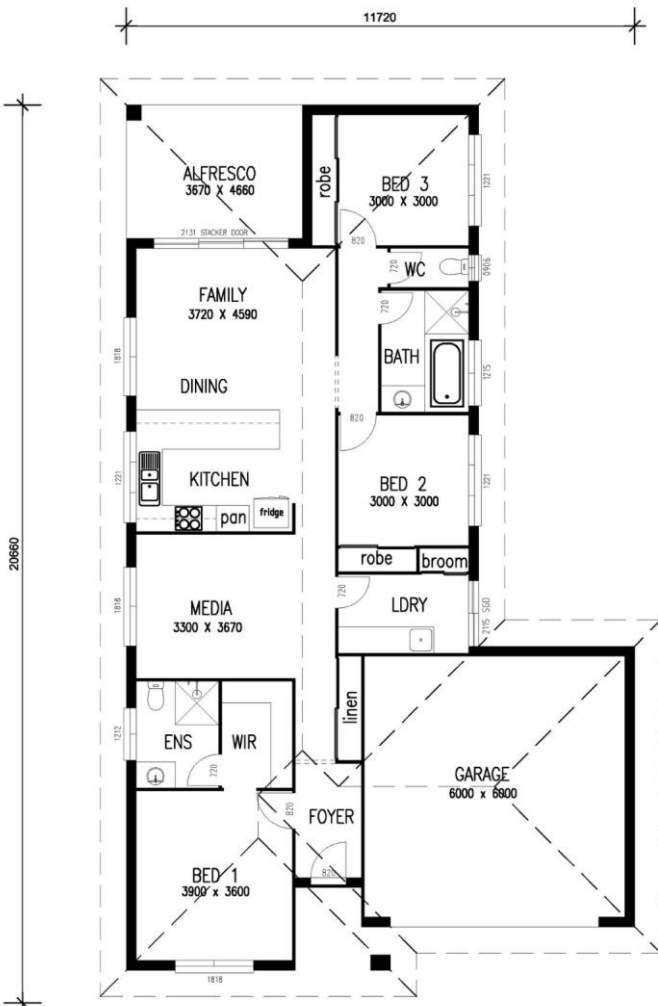

Urban Theme Facade

The Kingsley 190

3

2

2

Living Areas

Living 3720 x 4590

Media 3300 x 3670

Bedrooms

Master 3900 x 3600

Bed 2 3000 x 3000

Bed 3 3000 x 3600

Outdoor

Alfresco 3670 x 4660